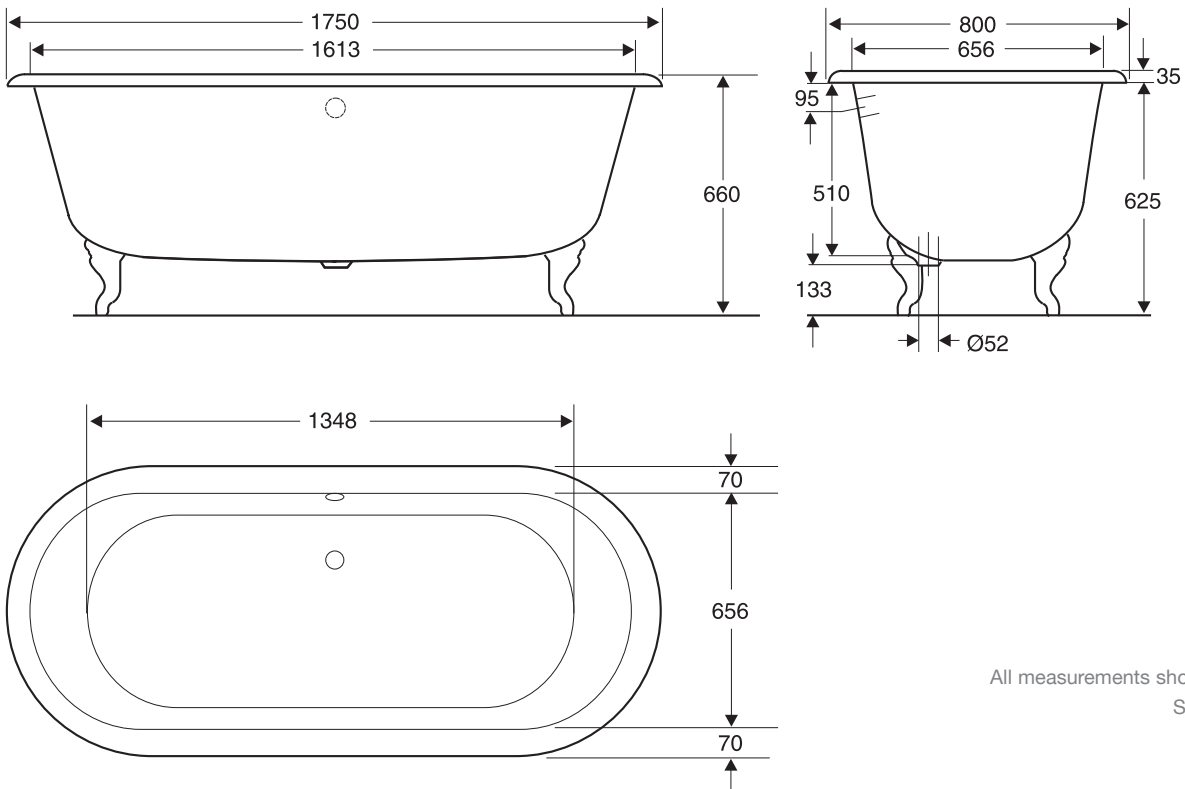

Cleo Roll Top

Classic Victorian roll top bath, with claw feet. Exterior and feet primed for painting.

<b>Product</b>	19142B	Cleo roll top bath (overall dimensions 1750x800mm)
	19695W	Exposed bath P-trap
	19692W	Bath plug & chain waste with exposed overflow
<b>Colours/finishes</b>	Bath: White (-00) Waste/trap: Polished chrome (-CP), French gold (-AF)	
<b>Material</b>	Cast iron	
<b>Weight (kg)</b>	154	
<b>Water capacity (litres)</b>	271 (to overflow)	
<b>Installation type</b>	Freestanding	
<b>Design linked items</b>	Iron Works Historic range, Portrait, Revival	
<b>Recommended brassware</b>	Revival, Finial Traditional	

**KOHLER**  
Cast Iron

To order, please use the product code and add the colour/finish reference, eg. -00 for white.

All measurements shown are in millimetres.  
Sizes are approximate.

P5053